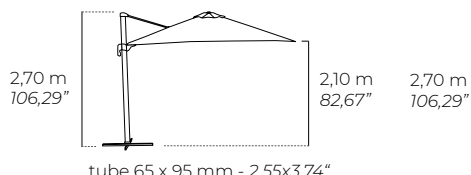

**Descuento 20% sobre toda la tarifa
(IVA incluido)
Balears, Canarias y Portugal: consultar**

name	info	structure colour	fabric	€
FLEXO 3x3 - 118,11x118,11"				

Sistema estabilizador
Système stabilisateur
Stabilizer system

Cruceta incluida
Crossover incluido
Crossing included
Croix incluse

Base Flexo no permite rotación 360°
A base Flezo não permite rotação 360°
Flexo base does not allow 360° rotation
La base Flexo ne permet pas rotation 360°

8 varillas/varetas
ribs/baleines
17x25 mm - 0,66"x0,98"

Registered design
N° . 007003710

1 u. caja/caixa/box/carton

ALUMINIUM

Base/Pied:
Slab /Kit Flexo

OLEFIN 190 GRS / 0,41 lb

white

SGAO10C3005021P

899,00 €

black

SGAO10C3005020P

899,00 €

taupe

SGAO10C3005022P

899,00 €

name	info	structure colour	fabric	€
RIO 4X4 - 157,48x157,48"