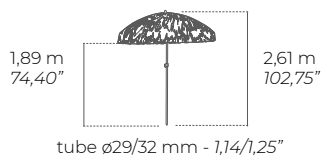

10 varillas/varetas
ribs/baleines
6 mm - 0,23" F.V.
4 u. caja/caixa/box/carton

STEEL

UPF50+

brown

Base/Pied:
Bond 45Ø / Fit 40Ø

SPSZ02D2000001T

89,00 €

COLOR TEJIDO/FABRIC
p. 9-10

Base no incluída en el precio / Base não incluída no preço
Base not included in the price / Pied non inclus dans le prix