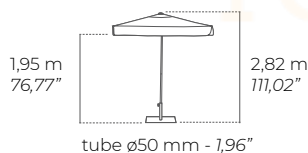

8 varillas/varetas
ribs/baleines
30x20mm - 1,18x0,78"

1 u. caja/caixa/box/carton

ALUMINIUM

Base/Pied:
Cube / Fix / Fast Click
Bond 60Ø / Loop / Canto 60Ø

OLEFIN 190 GRS / 0,41 lb