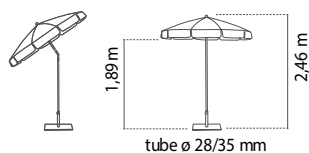

OLEFIN 190 GRS

SIAO10O2500006P

299,00 €

1 u. caja/caixa/box/carton

ALUMINIUM

Base/Pied:
Round / Mould / Flat

TENERIFE INOX 2

10 varillas/varetas
ribs/baleines (Ø6 mm) F.V.
4 u. caja/caixa/box/carton