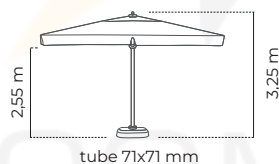

**Descuento 20% sobre toda la tarifa
(IVA incluido)
Balears, Canarias y Portugal: consultar**

name	info	structure colour	fabric	€
FORMENTERA 3,5X3,5				

8 varillas/varetas ribs/baleines (30x20mm)
1 u. caja/caixa/box/carton

ALUMINIUM

Base/Pied:
Kit Cross / Cube / Fix
Fast Click / Canto

white

OLEFIN 190 GRS

SGAO10C3500140P

724,00 €

anthracite

SGAO10C3500340P

724,00 €

white

SGAO10C3500120P

724,00 €

anthracite

SGAO10C3500320P

724,00 €

500g

name	structure colour	reference	€
RIO	WHITE 4X4	SGAP11C4000340P	2.199,00 €
RIO	ANTHRACITE 4X4	SGAP11C4000440P	2.199,00 €
FORMENTERA	WHITE 3,5X3,5	SGAP11C3500142P	1.084,00 €
FORMENTERA	ANTHRACITE 3,5X3,5	SGAP11C3500342P	1.084,00 €
FORMENTERA	WHITE 3X3	SGAP11C3000242P	819,00 €
FORMENTERA	ANTHRACITE 3X3	SGAP11C3000542P	819,00 €

**canalón
caleira
gutter
gouttières**

Canalones de unión impermeable. Protege la terraza de la lluvia uniendo dos parasoles. Canalón de PVC, varillas de aluminio y cintas con velcro de ajuste.

Caleiras de união impermeável. Proteja a esplanada da chuva, unindo dois guarda-sóis. Caleiras em PVC, varelas de alumínio e tira de velcro de ajustar.

Gutter of waterproof join. Protects your terrace from the rain by joining two parasols. PVC gutters, aluminium ribs and fastener velcro tape.

Gouttières d'union imperméables. Protège la terrasse de la pluie, en assemblant deux parasols. Gouttières en PVC, baleines en aluminium et bande en velcro pour ajuster.

400X400 Ref. IGAP00C40002	165,00 €
350X350 Ref. IGAP00C35002	165,00 €
300X300 Ref. IGAP00C30002	165,00 €