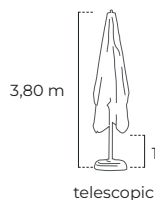

**Descuento 20% sobre toda la tarifa
(IVA incluido)
Balears, Canarias y Portugal: consultar**

name	info	structure colour	fabric	€
FORMENTERA 3,5X3,5				

8 varillas/varetas ribs/baleines (30x20mm)
1 u. caja/caixa/box/carton

ALUMINIUM

Base/Pied:
Kit Cross / Cube / Fix
Fast Click / Canto

white

OLEFIN 190 GRS

SGAO10C3500140P

724,00 €

anthracite

SGAO10C3500340P

724,00 €

white

SGAO10C3500120P

724,00 €

anthracite

SGAO10C3500320P

724,00 €

500g

name	structure colour	reference	€
RIO	WHITE 4X4	SGAP11C4000340P	2.199,00 €
RIO	ANTHRACITE 4X4	SGAP11C4000440P	2.199,00 €
FORMENTERA	WHITE 3,5X3,5	SGAP11C3500142P	1.084,00 €
FORMENTERA	ANTHRACITE 3,5X3,5	SGAP11C3500342P	1.084,00 €
FORMENTERA	WHITE 3X3	SGAP11C3000242P	819,00 €
FORMENTERA	ANTHRACITE 3X3	SGAP11C3000542P	819,00 €

**canalón
caleira
gutter
gouttières**

Canalones de unión impermeable. Protege la terraza de la lluvia uniendo dos parasoles. Canalón de PVC, varillas de aluminio y cintas con velcro de ajuste.

Caleiras de união impermeável. Proteja a esplanada da chuva, unindo dois guarda-sóis. Caleiras em PVC, varelas de alumínio e tira de velcro de ajustar.

Gutter of waterproof join. Protects your terrace from the rain by joining two parasols. PVC gutters, aluminium ribs and fastener velcro tape.

Gouttières d'union imperméables. Protège la terrasse de la pluie, en assemblant deux parasols. Gouttières en PVC, baleines en aluminium et bande en velcro pour ajuster.

400X400 Ref. IGAP00C40002	165,00 €
350X350 Ref. IGAP00C35002	165,00 €
300X300 Ref. IGAP00C30002	165,00 €