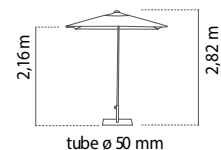

**Descuento 20% sobre toda la tarifa
(IVA incluido)
Baleares, Canarias y Portugal: consultar**

name	info	structure colour	fabric	€
FLEXO 3x3				

Sistema estabilizador
Système stabilisateur
Stabilizer system

Cruceta incluida
Crossover incluido
Crossing included
Croix incluse

4 varillas/varetas
ribs/baleines (20x14mm)

Registered design
N° . 007003710

1 u. caja/caixa/box/carton

ALUMINIUM

Base/Pied:
Slab /Kit Flexo

OLEFIN 190 GRS

white SGAO10C3005021P 869,00 €

black SGAO10C3005020P 869,00 €

taupe SGAO10C3005022P 869,00 €

name	info	structure colour	fabric	€
RIO 4X4				

8 varillas/varetas
ribs/baleines (20x35x1,5 mm)

1 u. caja/caixa/box/carton

ALUMINIUM

Base/Pied:
**Kit Cross Rio / Fix Rio
Fast Click Rio**

OLEFIN 250 GRS

white SGAO20C4000240P 1.450,00 €

anthracite SGAO20C4000440P 1.450,00 €

white SGAO20C4000220P 1.450,00 €

anthracite SGAO20C4000420P 1.450,00 €

name	info	structure colour	fabric	€
FORMENTERA 3X3				

8 varillas/varetas
ribs/baleines (30x20mm)

1 u. caja/caixa/box/carton

ALUMINIUM

Base/Pied:
**Cube / Fix / Fast Click
Bond / Flat / Canto**

OLEFIN 190 GRS

white SGAO10C3000240P 546,00 €

anthracite SGAO10C3000540P 546,00 €

white SGAO10C3000220P 546,00 €

anthracite SGAO10C3000520P 546,00 €

Base no incluída en el precio / Base não incluída no preço
Base not included in the price / Pied non inclus dans le prix
Base/pied p. 37-38