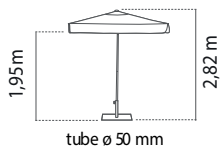

**Descuento 20% sobre toda la tarifa
(IVA incluido)
Baleares, Canarias y Portugal: consultar**

name	info	structure colour	fabric	€
FLEXO 3x3				

Sistema estabilizador
Système stabilisateur
Stabilizer system

Cruceta incluida
Crossover incluido
Crossing included
Croix incluse

4 varillas/varetas
ribs/baleines (20x14mm)

Registered design
N° . 007003710

1 u. caja/caixa/box/carton

ALUMINIUM

Base/Pied:
Slab /Kit Flexo

OLEFIN 190 GRS

white SGAO10C3005021P 869,00 €

black SGAO10C3005020P 869,00 €

taupe SGAO10C3005022P 869,00 €

name	info	structure colour	fabric	€
RIO 4X4				

8 varillas/varetas
ribs/baleines (20x35x1,5 mm)

1 u. caja/caixa/box/carton

ALUMINIUM

Base/Pied:
**Kit Cross Rio / Fix Rio
Fast Click Rio**

OLEFIN 250 GRS

white SGAO20C4000240P 1.450,00 €

anthracite SGAO20C4000440P 1.450,00 €

white SGAO20C4000220P 1.450,00 €

anthracite SGAO20C4000420P 1.450,00 €

name	info	structure colour	fabric	€
FORMENTERA 3X3				

8 varillas/varetas
ribs/baleines (30x20mm)

1 u. caja/caixa/box/carton

ALUMINIUM

Base/Pied:
**Cube / Fix / Fast Click
Bond / Flat / Canto**

OLEFIN 190 GRS

white SGAO10C3000240P 546,00 €

anthracite SGAO10C3000540P 546,00 €

white SGAO10C3000220P 546,00 €

anthracite SGAO10C3000520P 546,00 €

Base no incluída en el precio / Base não incluída no preço
Base not included in the price / Pied non inclus dans le prix
Base/pied p. 37-38