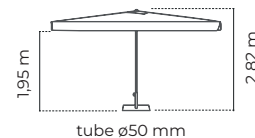

**Descuento 20% sobre toda la tarifa
(IVA incluido)
Balears, Canarias y Portugal: consultar**

name	info	structure colour	fabric	€
FORMENTERA 3,5X3,5				

8 varillas/varetas ribs/baleines (30x20mm)
1 u. caja/caixa/box/carton

ALUMINIUM

Base/Pied:
Kit Cross / Cube / Fix
Fast Click / Canto

white

OLEFIN 190 GRS

SGAO10C3500140P

724,00 €

anthracite

SGAO10C3500340P

724,00 €

white

SGAO10C3500120P

724,00 €

anthracite

SGAO10C3500320P

724,00 €

500g

name	structure colour	reference	€
RIO	WHITE 4X4	SGAP11C4000340P	2.199,00 €
RIO	ANTHRACITE 4X4	SGAP11C4000440P	2.199,00 €
FORMENTERA	WHITE 3,5X3,5	SGAP11C3500142P	1.084,00 €
FORMENTERA	ANTHRACITE 3,5X3,5	SGAP11C3500342P	1.084,00 €
FORMENTERA	WHITE 3X3	SGAP11C3000242P	819,00 €
FORMENTERA	ANTHRACITE 3X3	SGAP11C3000542P	819,00 €

**canalón
caleira
gutter
gouttières**

Canalones de unión impermeable. Protege la terraza de la lluvia uniendo dos parasoles. Canalón de PVC, varillas de aluminio y cintas con velcro de ajuste.

Caleiras de união impermeável. Proteja a esplanada da chuva, unindo dois guarda-sóis. Caleiras em PVC, varelas de alumínio e tira de velcro de ajustar.

Gutter of waterproof join. Protects your terrace from the rain by joining two parasols. PVC gutters, aluminium ribs and fastener velcro tape.

Gouttières d'union imperméables. Protège la terrasse de la pluie, en assemblant deux parasols. Gouttières en PVC, baleines en aluminium et bande en velcro pour ajuster.

400X400 Ref. IGAP00C40002	165,00 €
350X350 Ref. IGAP00C35002	165,00 €
300X300 Ref. IGAP00C30002	165,00 €