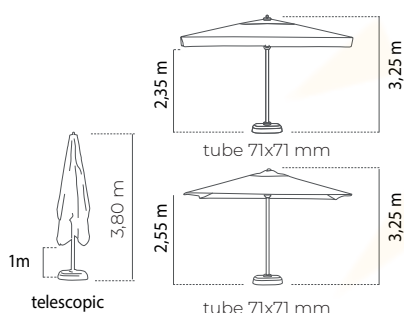

8 varillas/varetas
ribs/baleines (20x35x1,5 mm)

1 u. caja/caixa/box/carton

ALUMINIUM

Base/Pied:
**Kit Cross Rio / Fix Rio
Fast Click Rio**

OLEFIN 250 GRS

white SGAO20C4000240P 1.450,00 €

anthracite SGAO20C4000440P 1.450,00 €

white SGAO20C4000220P 1.450,00 €

anthracite SGAO20C4000420P 1.450,00 €

name	info	structure colour	fabric	€
FORMENTERA 3X3				

8 varillas/varetas
ribs/baleines (30x20mm)

1 u. caja/caixa/box/carton

ALUMINIUM

Base/Pied:
**Cube / Fix / Fast Click
Bond / Flat / Canto**

OLEFIN 190 GRS

white SGAO10C3000240P 546,00 €

anthracite SGAO10C3000540P 546,00 €

white SGAO10C3000220P 546,00 €

anthracite SGAO10C3000520P 546,00 €

Base no incluída en el precio / Base não incluída no preço
Base not included in the price / Pied non inclus dans le prix
Base/pied p. 37-38