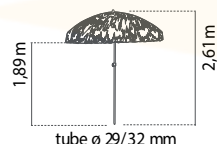

1 u. caja/caixa/box/carton

Base/Pied:
Round / Flat
Fit t. Ø40

sand

olivo / sand

Olefin 190 grs		
SPAO10D2000150T-O011010		175,00 €
SPAO10D2000150T-O012010		
SPAO10D2000150T-103010		

MANILA NATURAL 2

10 varillas/varetas
ribs/baleines (Ø6 mm) F.V.