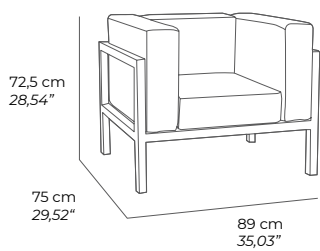

MARINE SINGLE SOFA