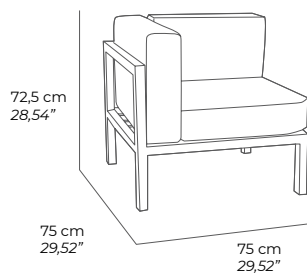

MARINE CORNER SOFA

Estructura/Estrutura/ Structure/Structure:

MF-MAR00-010A02 white **365,00 €**

+

SET 3 Cojines / Almofadas / Cushions / Coussins:

CPF-MARP07282P **350,00 €**

010P07 white NAUTIC

TOTAL 715,00 €