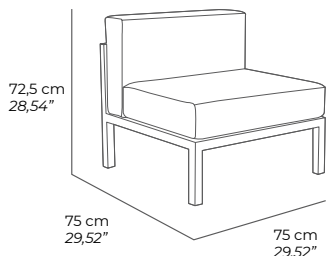

**Descuento 20% sobre toda la tarifa
(IVA incluido)
Baleares, Canarias y Portugal: consultar**

MARINE IN-BETWEEN SOFA