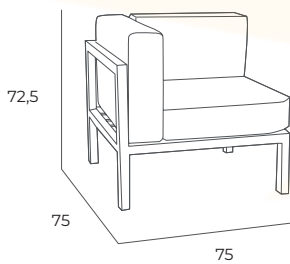

MARINE CORNER SOFA

Estructura/Estrutura/ Structure/Structure:

MF-MAR00-010A02 white **374,00 €**

+

SET 3 Cojines / Almofadas / Cushions / Coussins:

CPF-MARP07282P **351,00 €**

010P07 white NAUTIC

TOTAL 725,00 €