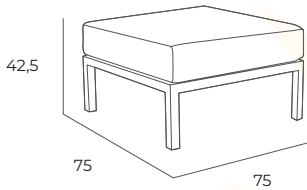

**Descuento 20% sobre toda la tarifa
(IVA incluido)
Baleares, Canarias y Portugal: consultar**

MARINE POUF