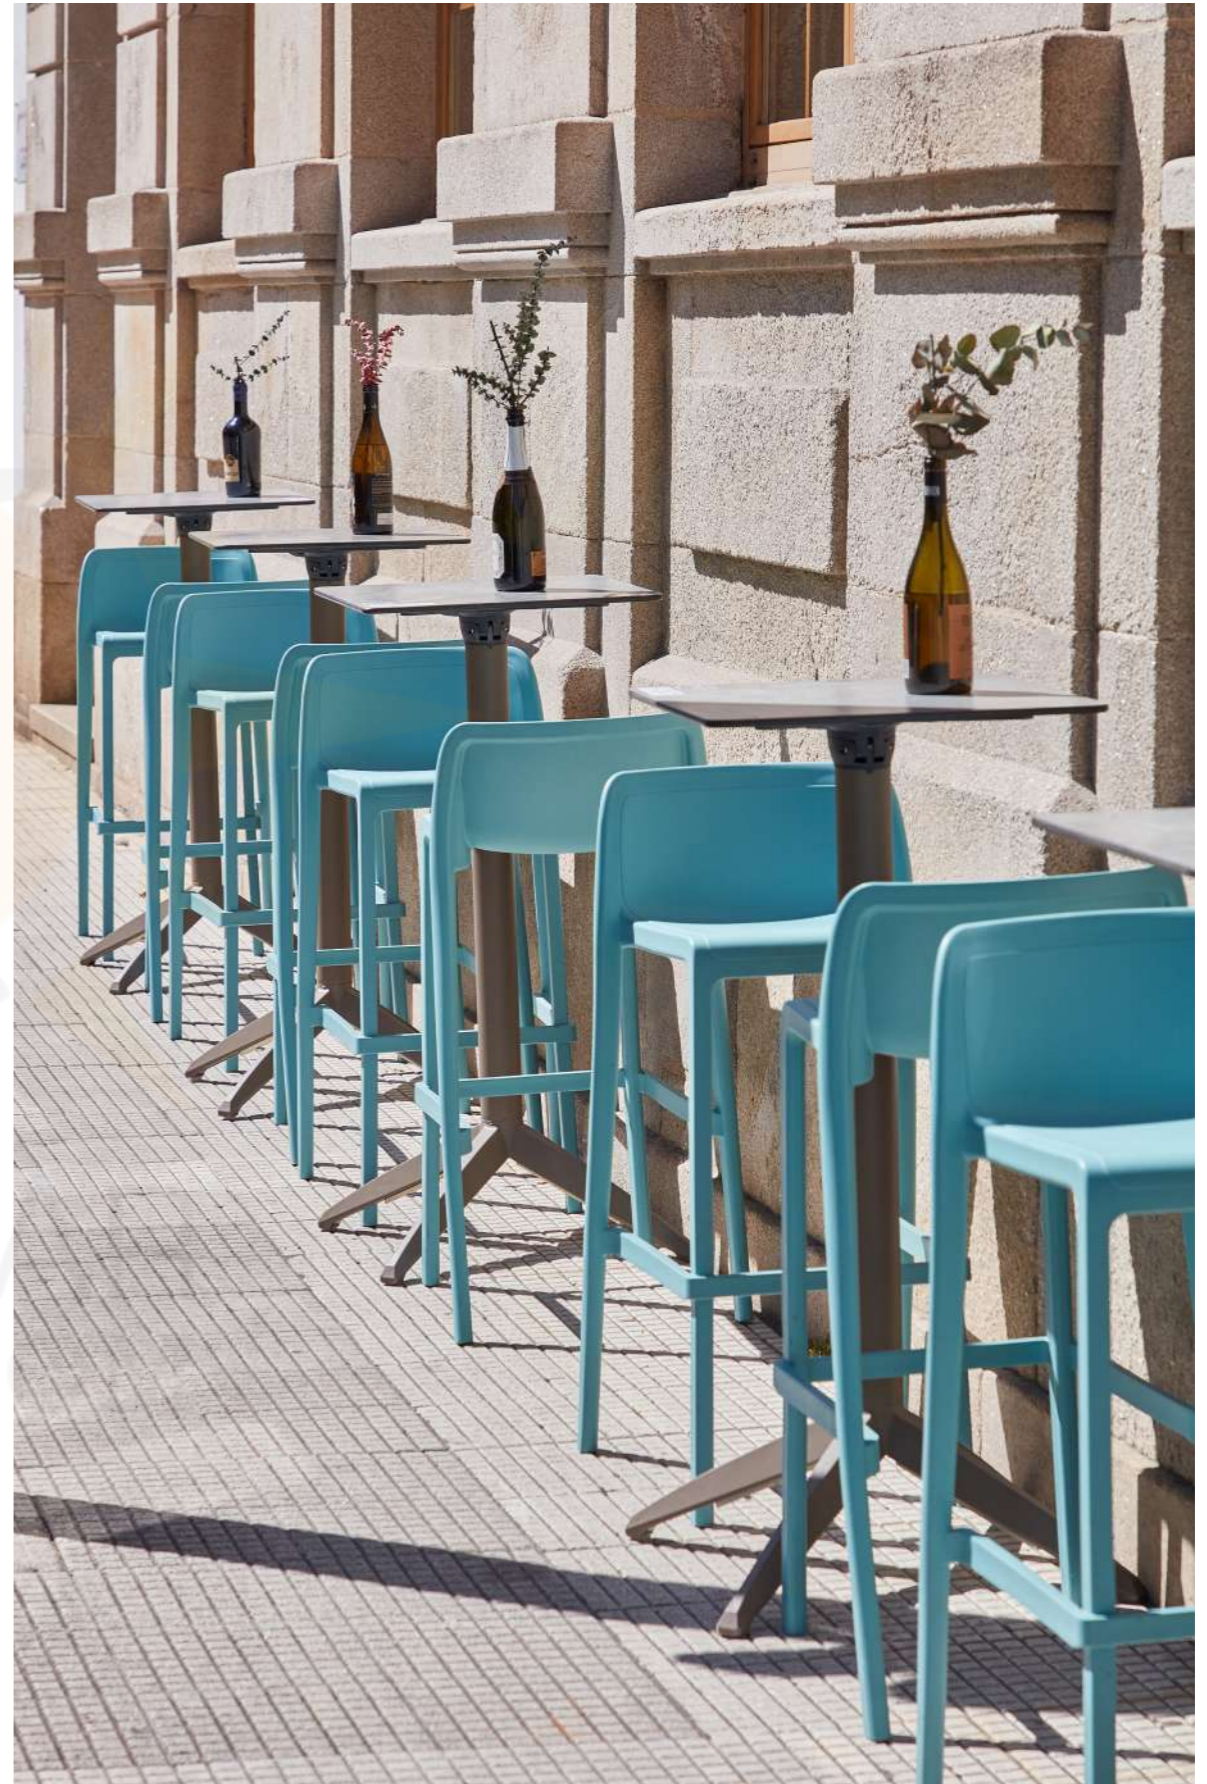

URBAN - taupe - dark oak
TRENA STOOL - taupe
MADEIRA - blue stripe

QUATRO
fold, fix, high & duo

QUATRO FOLD - sand-white
BAKE - sand-taupe

QUATRO FOLD - taupe-oak
BAKE - taupe-terracota

QUATRO HIGH FIX - taupe-oak
ATTIC - aquamarine