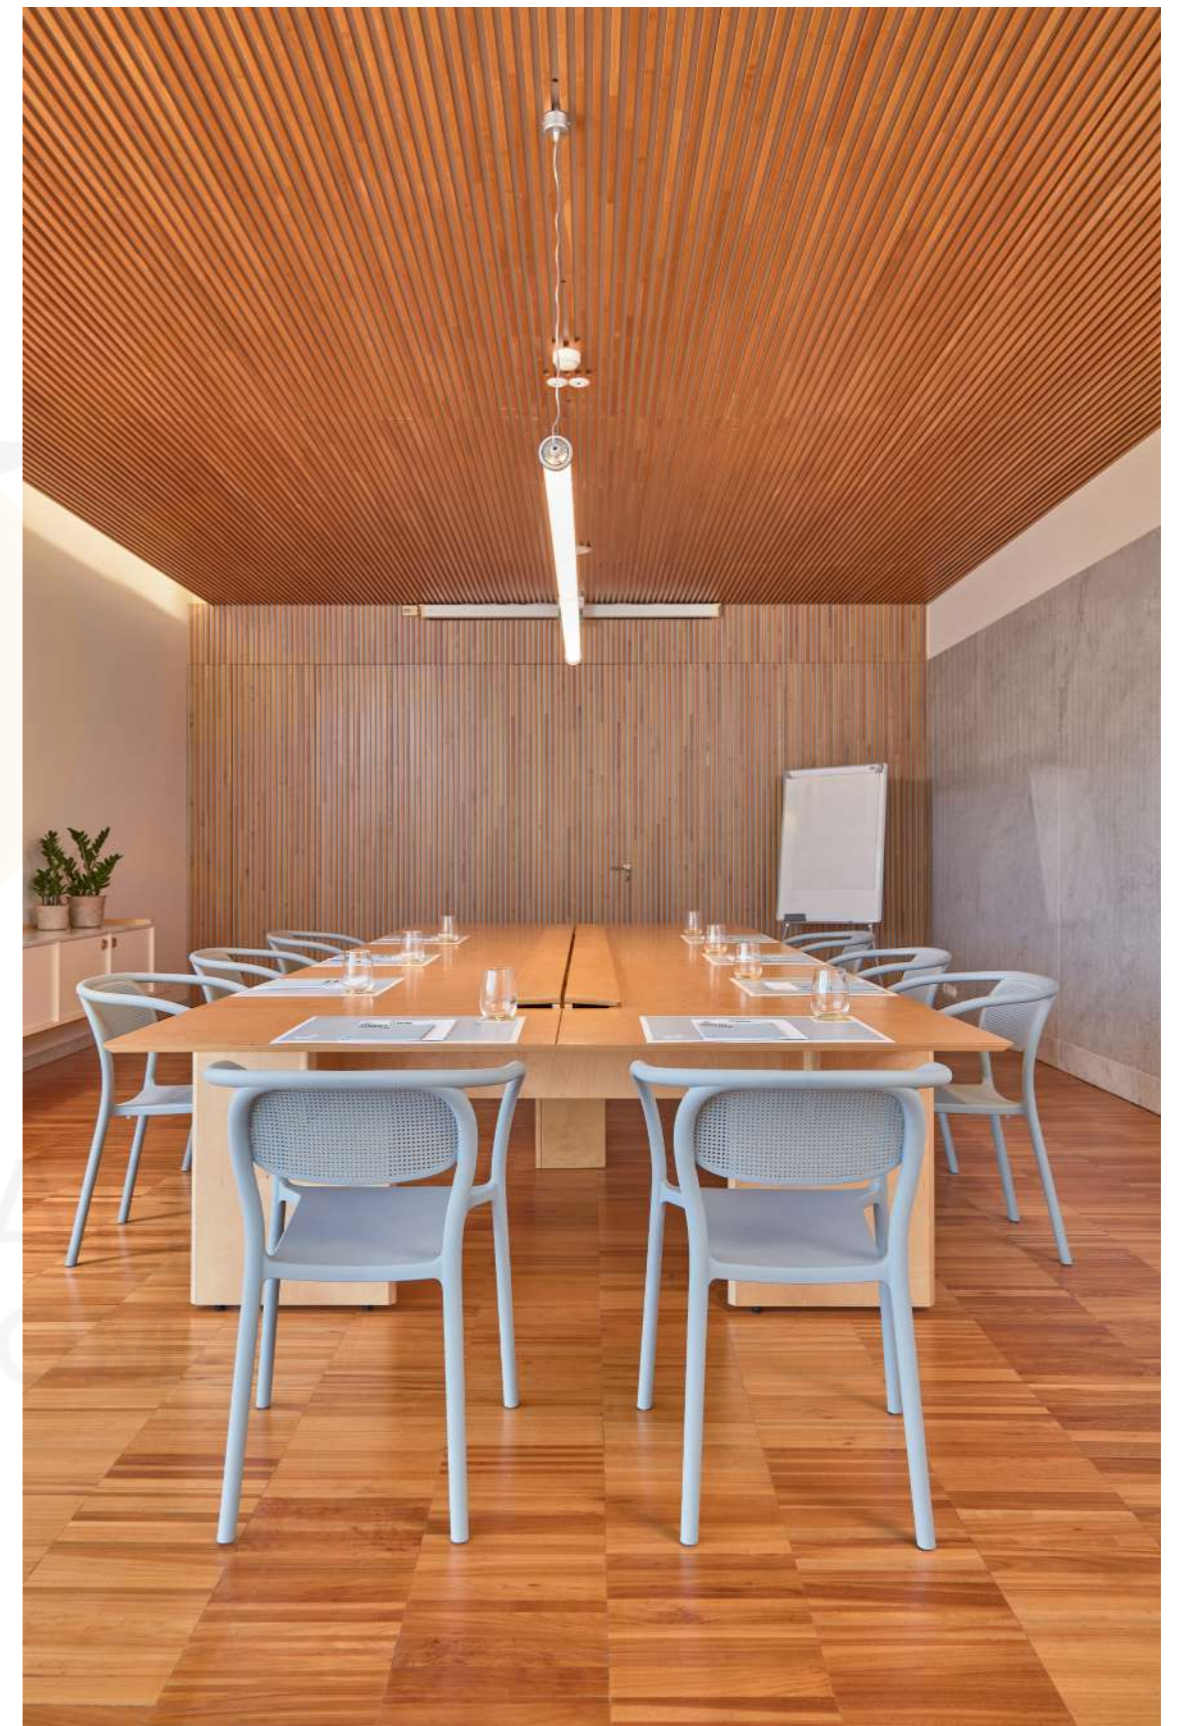

NOON - blue grey