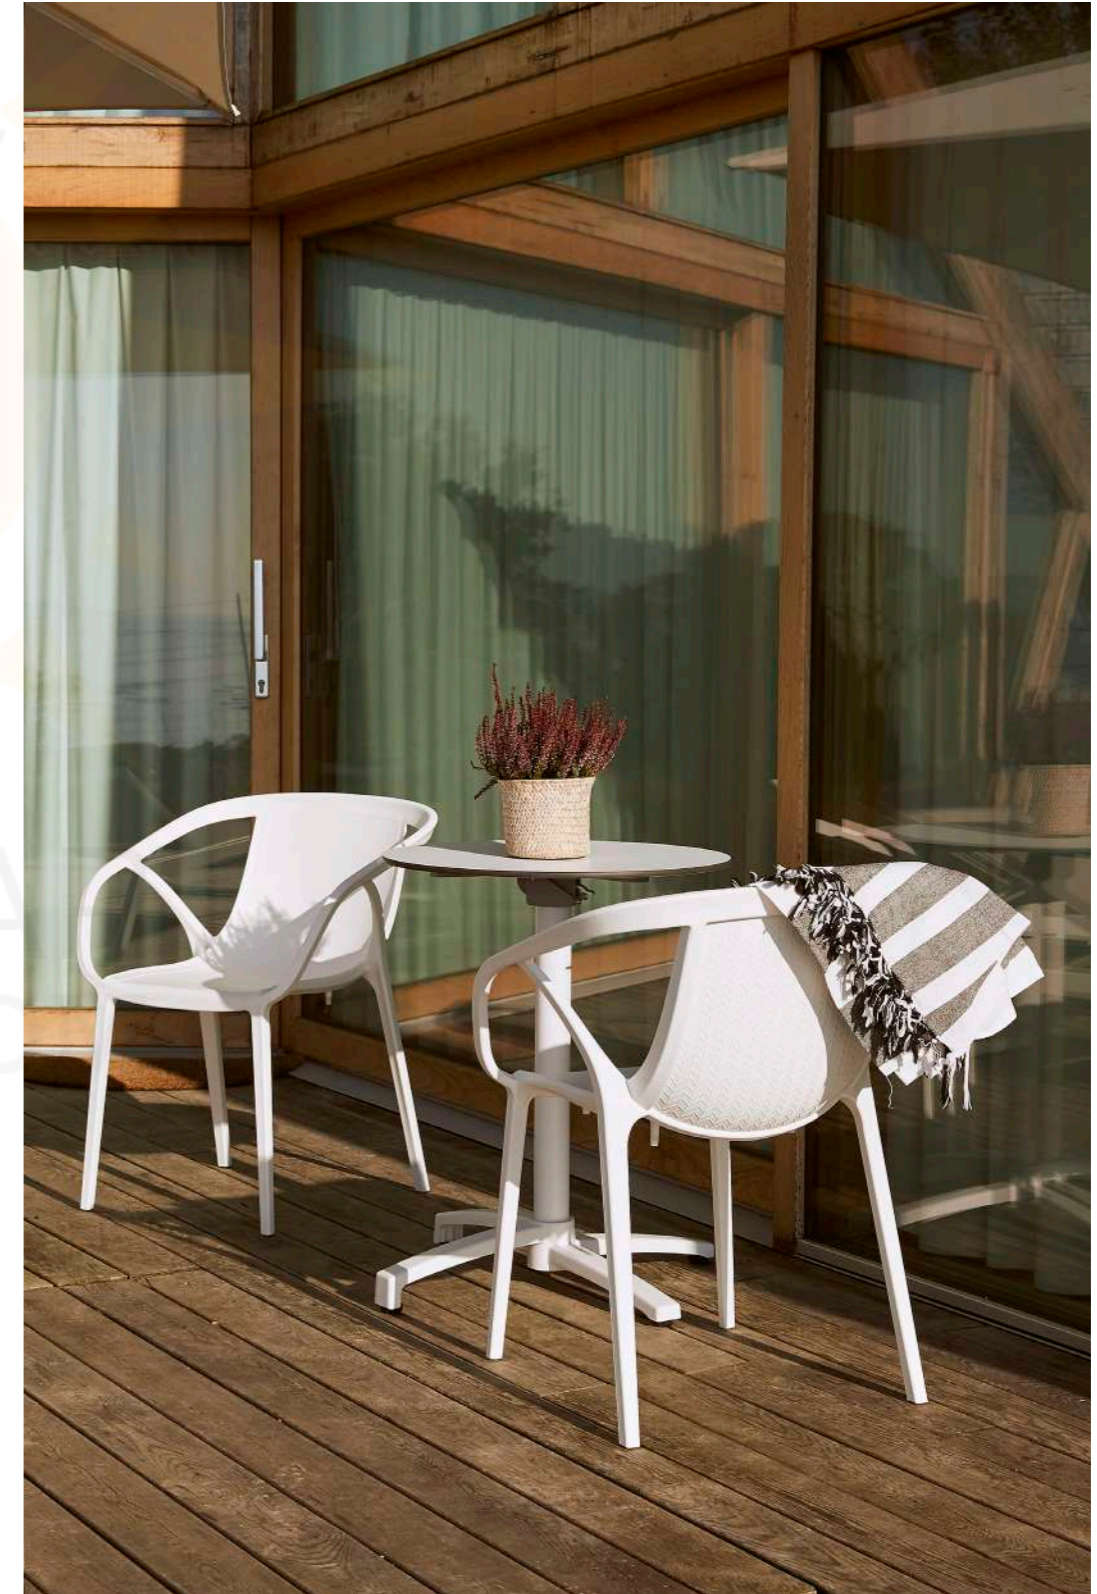

HOP - white
KOS - white-white