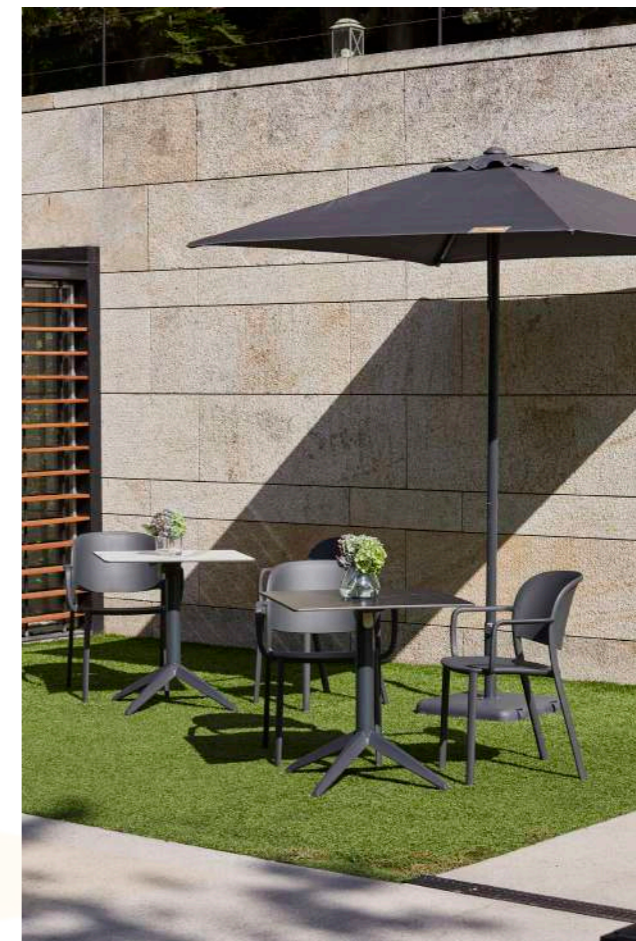

TRENA ARMCHAIR - anthracite
QUATRO FOLD - anthracite-black marble, anthracite-white marble
EOLO PURETTI - anthracite-anthracite
BOND - anthracite