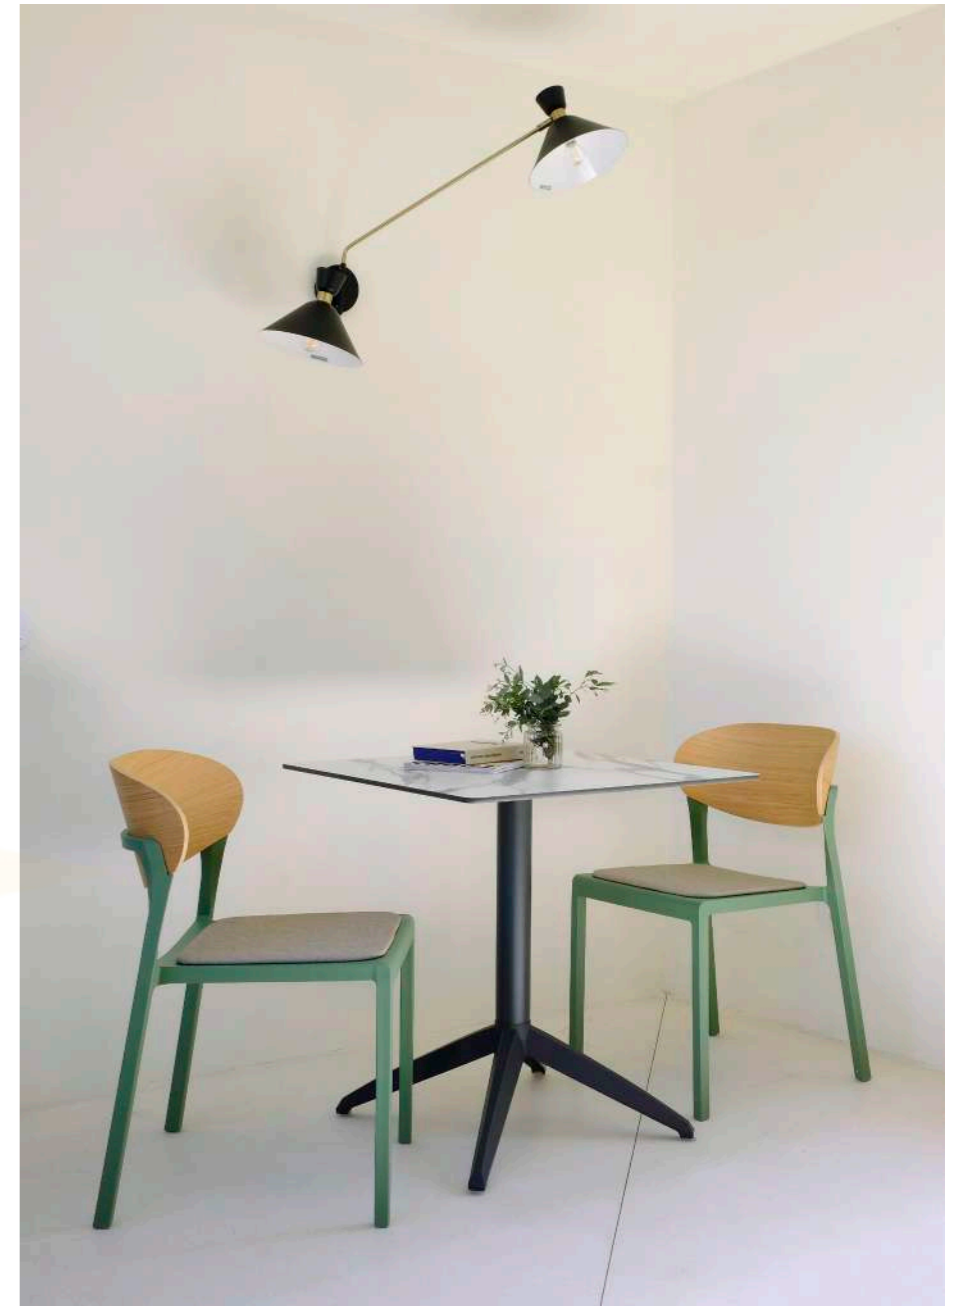

BAKE WOOD PAD - olivo-pad taupe
QUATRO FIX - anthracite-white marble