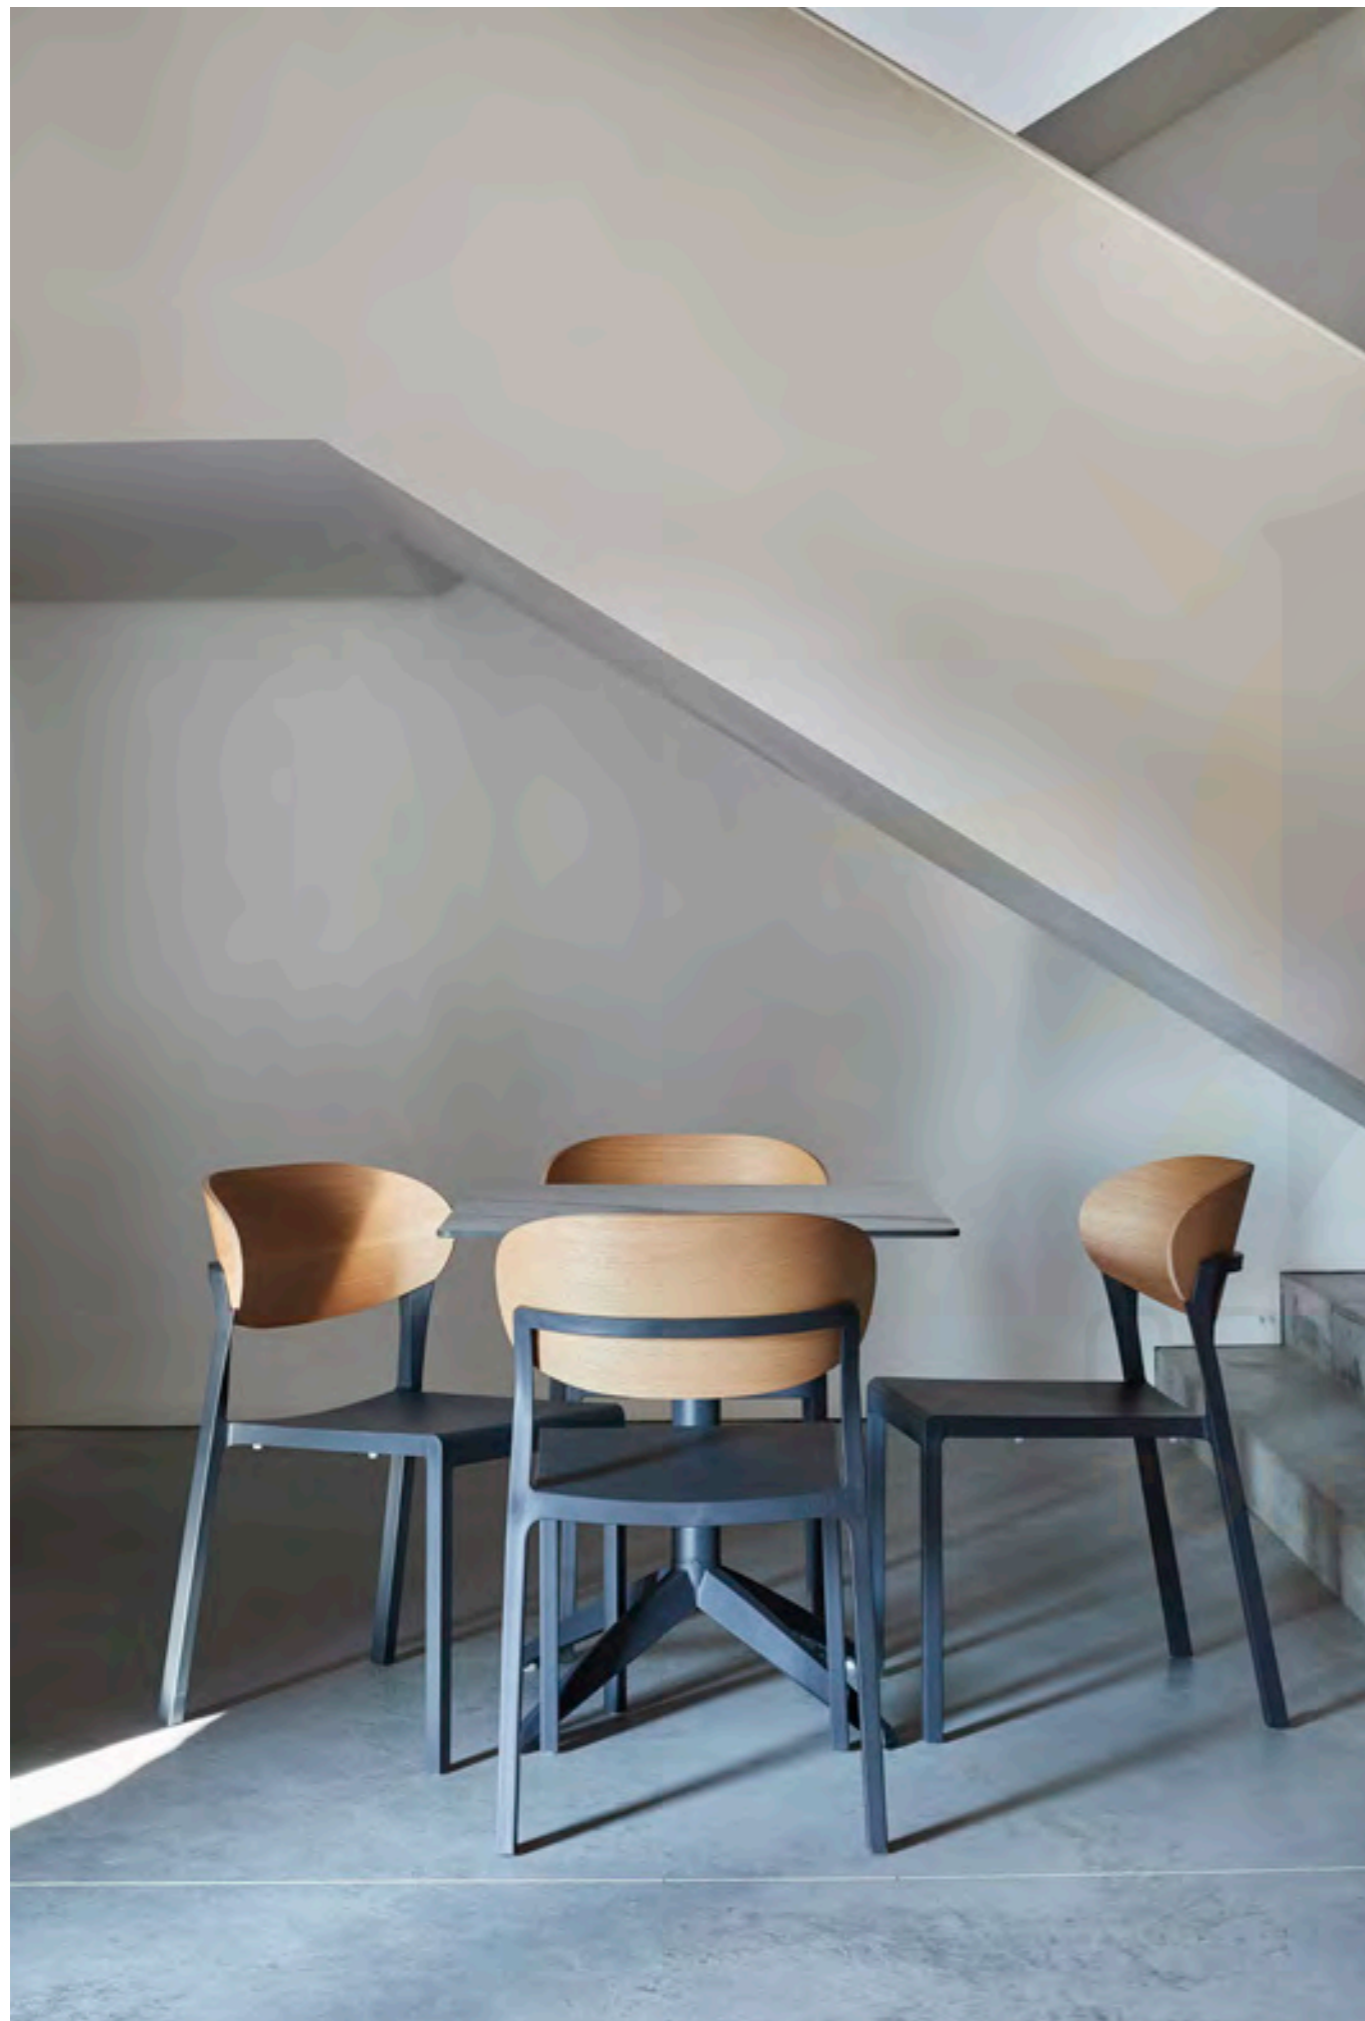

BAKEWOOD - anthracite
QUATROFIX - anthracite-white marble