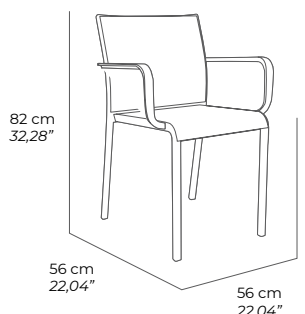

LAND

white
taupe
anthracite

MN-LAN00-010T11
MN-LAN00-020T11
MN-LAN00-091T11

159,00 €

PHIFERTEX
Outdoor Fabrics

* Hasta fin de existencias/Limitado ao stock existente/Up to end of stock/Jusqu'à fin de stocks.