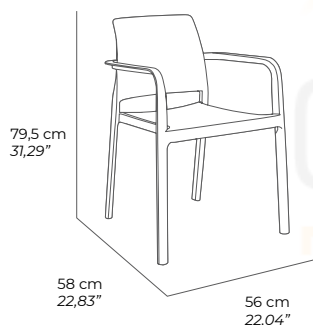

DOCK

white
sand
taupe
anthracite
moka
brick

MN-DOC00-010X00
MN-DOC00-071X00
MN-DOC00-024X00
MN-DOC00-091X00
MN-DOC00-093X00
MN-DOC00-065X00

59,00 €

name info structure reference €