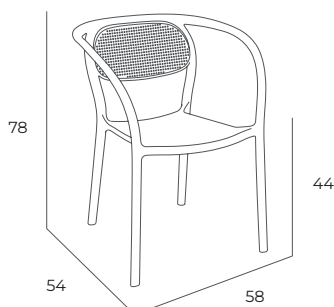

NOON ARMCHAIR

taupe
pearl
terracota
blue grey

MN-NON00-024X00
MN-NON00-028X00
MN-NON00-026X00
MN-NON00-029X00

85,00 €